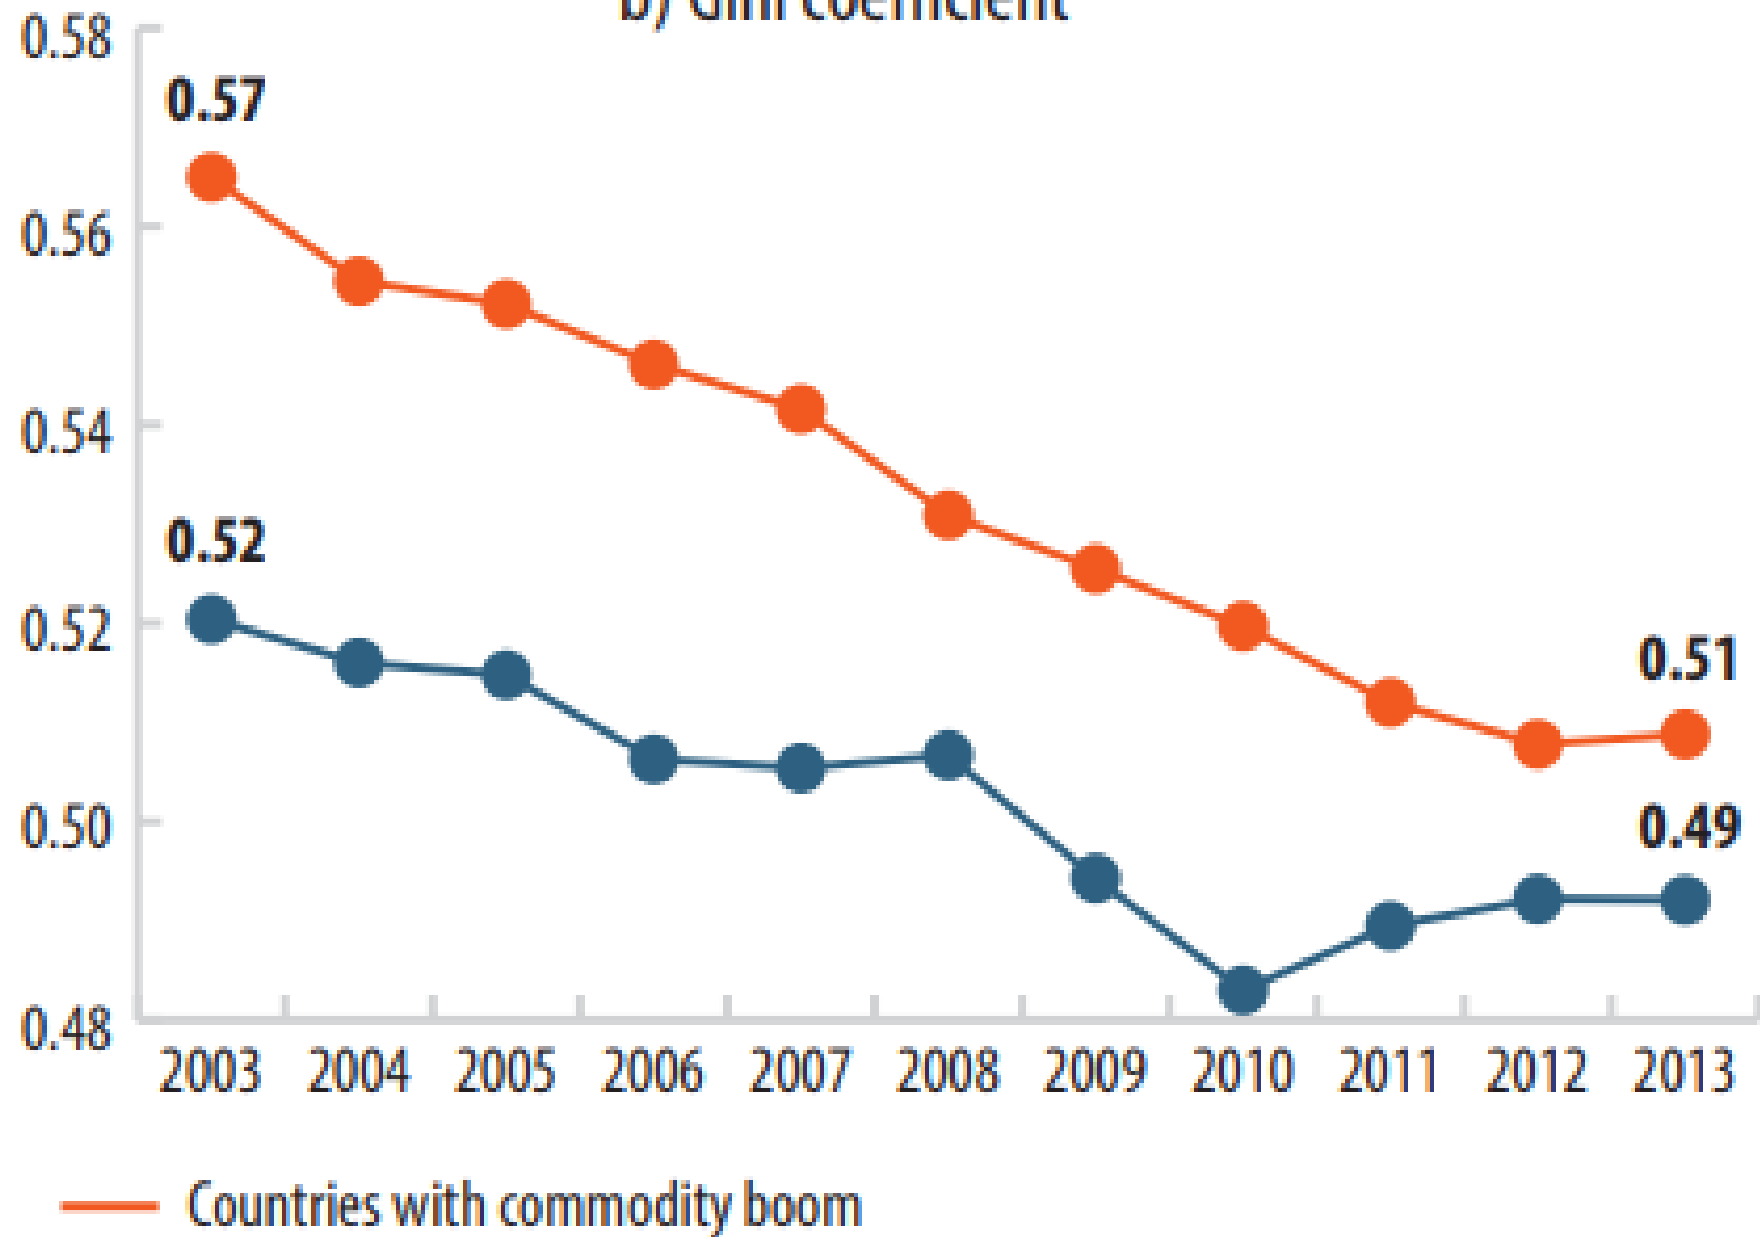

b) Gini coefficient